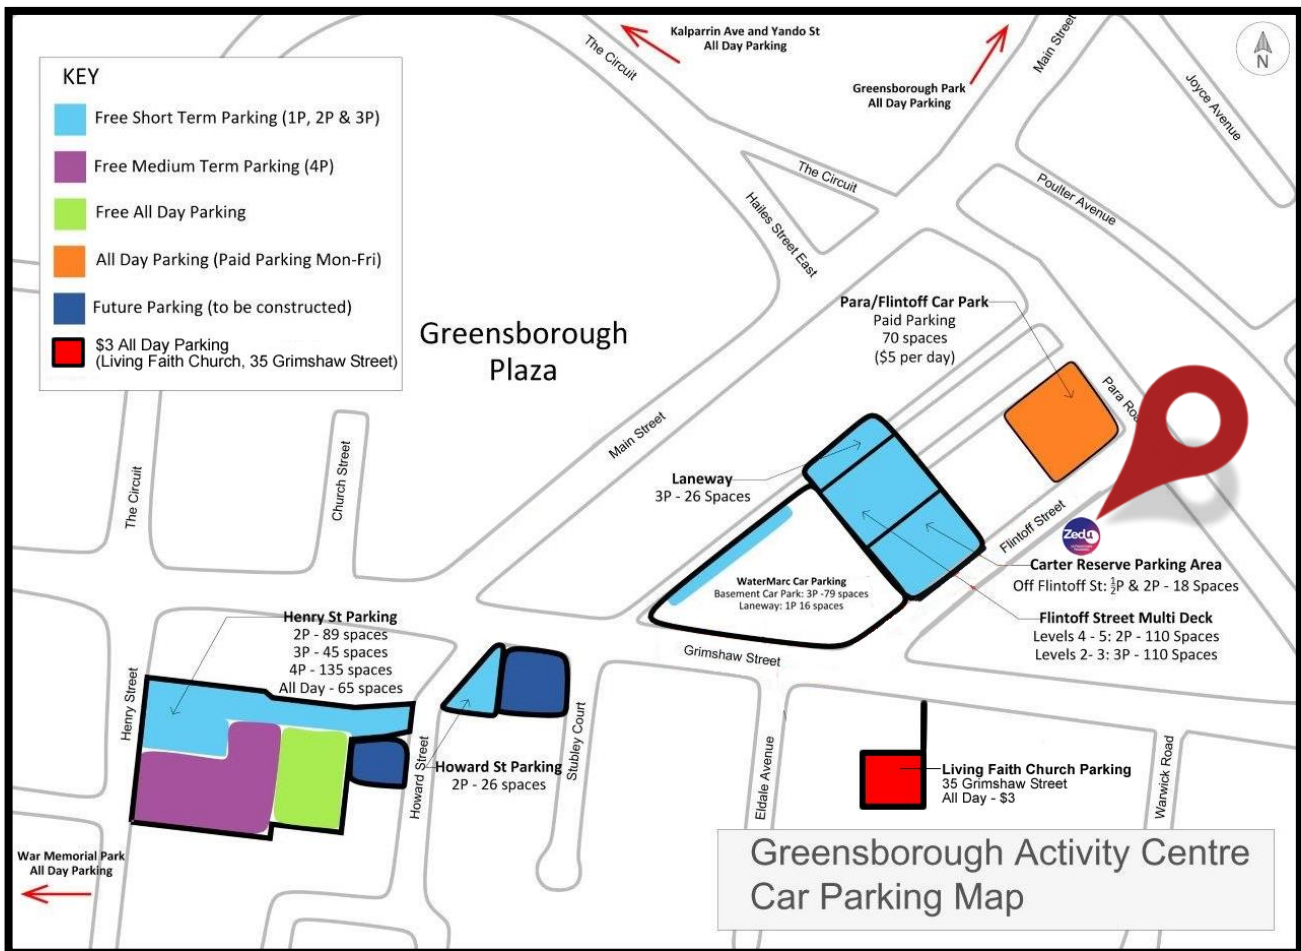

Parking and Transport

Zedu is centrally located in Greensborough, the hub of Melbourne's northeast easily accessed from the central city and Melbourne airport (Tullamarine). This document contains live hyperlinks for you to click and access information on other sites.

Parking information

Zedu does not have off-street parking, but the following parking is available:

- [\\$3 all day parking at the rear of the Living Faith Church](#) – accessible at 37 Grimshaw Street – an easy 2 minute walk from us (accepts \$1 and \$2 coins only)
- [Free all day parking available off Henry Street](#) – a 5 minute walk
- [Free all day parking at Greensborough War Memorial Park](#) – a 10 minute walk

Alternatively you can choose one of the shorter term parking options directly opposite us and move your vehicle as necessary.

Taxi information

Melbourne taxis are easy to spot, as they display a lamp on the cab roof and most are painted yellow, silver or white. Drivers wear a uniform and show an identity card on the dashboard at all times.