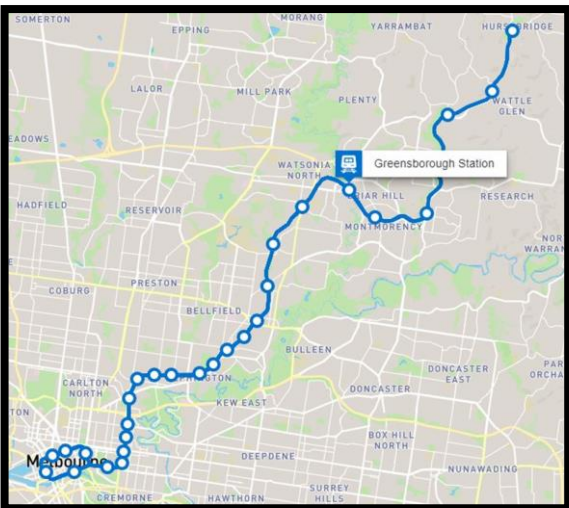

Parking and Transport

Zedu is centrally located in Greensborough, the hub of Melbourne's northeast easily accessed from the central city and Melbourne airport (Tullamarine). This document contains live hyperlinks for you to click and access information on other sites.

Alternatively you can choose one of the shorter term parking options directly opposite us and move your vehicle as necessary.

Taxi information

Melbourne taxis are easy to spot, as they display a lamp on the cab roof and most are painted yellow, silver or white. Drivers wear a uniform and show an identity card on the dashboard at all times.

Use the [fare estimator](#) to work out what your trip is likely to cost.

Public transport information

Zedu is easily accessible from the city via the Hurstbridge train service, stopping at Greensborough station only a 2 minute walk from our facility.

Travel time from the Melbourne CBD is approximately 45 minutes, with regular services from all central city stations.

For more information visit Public Transport Victoria.

Our location and contact information